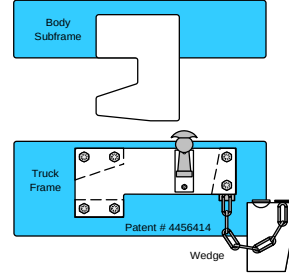

## The 10 minute Quick Change For Truck Bodies

STANDARD KIT

Packing List 1/16/2020

Qty	Part #	Description	Simply set body on - slide forward insert wedge and secure rubber latch
8	K38	BODY HOOK	www.kybato.com 970-242-4155
2	K16	FRAME BRACKET (L shaped)	
2	K13	FRAME BRACKET	
2	K9	WEDGE	
2	K18	ANGLE SPACER BLOCK (Vertical)	
4	K37	ANGLE SPACER BLOCK (Top Horizontal)	
4	K21	OBLONG SPACER BLOCK (Bottom Horizontal)	
2	K36	SAFETY CHAIN	
2	K4	RUBBER SAFETY LATCH	
2	K33	SAFETY LATCH ADJUSTER	
2	K35	SAFETY LATCH RECEIVER	
2	K6	BODY HOOK SPACER	
4	K22	3/8 X 3/4 NC BOLT	
4	K23	1/4 X 1/2 NC BOLT	
4	K24	3/8 LOCK WASHER	
4	K14	1/4 LOCK WASHER	
20	K27	5/8 X 2 3/4 BOLT NF	
20	K26	5/8 NUT NF	
2	K20	1/4 X 1 3/4 CLEVIS PIN	
2	K3	3/32 X 1 COTTER PIN	