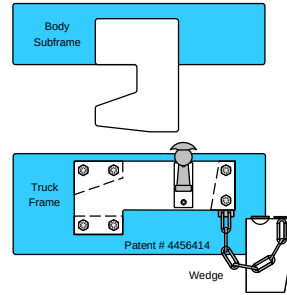

KYBATO

1024 25 Road - Grand Jct., CO 81505
970-242-4155 www.kybato.com

KYBATO Quick Change®
The 10 minute Quick Change for Truck Bodies

The 10 minute Quick Change For Truck Bodies

FIFTH WHEEL KIT

Packing List 1/16/2020

Qty	Part #	Description
8	K38	BODY HOOK
4	K16	FRAME BRACKET (L shaped)
2	K13	FRAME BRACKET
4	K9	WEDGE
4	K18	ANGLE SPACER BLOCK (Vertical)
6	K37	ANGLE SPACER BLOCK (Top Horizontal)
6	K21	OBLONG SPACER BLOCK (Bottom Horizontal)
4	K36	SAFETY CHAIN
4	K4	RUBBER SAFETY LATCH
4	K33	SAFETY LATCH ADJUSTER
4	K35	SAFETY LATCH RECEIVER
2	K6	BODY HOOK SPACER
8	K22	3/8 X 3/4 NC BOLT
8	K23	1/4 X 1/2 NC BOLT
8	K24	3/8 LOCK WASHER
8	K14	1/4 LOCK WASHER
32	K27	5/8 X 2 3/4 BOLT NF
32	K26	5/8 NUT NF
4	K20	1/4 X 1 3/4 CLEVIS PIN
4	K3	3/32 X 1 COTTER PIN

Simply set body on - slide forward
insert wedge and secure rubber latch

www.kybato.com 970-242-4155

Note: Price F.O.B. Kybato Shop, Grand Junction, CO

Warning: Improper replacement of bolts or parts may cause failure and personal injury. Most parts are made of selected alloy steel & bolts. Only factory approved parts must be used for replacement. Any reproduction, manufacturing or distribution for use or resale of this product without written consent of Kybato Incorporated is prohibited by law (U.S. Patent # 4456414). Violators will be prosecuted to the fullest extent of the law.